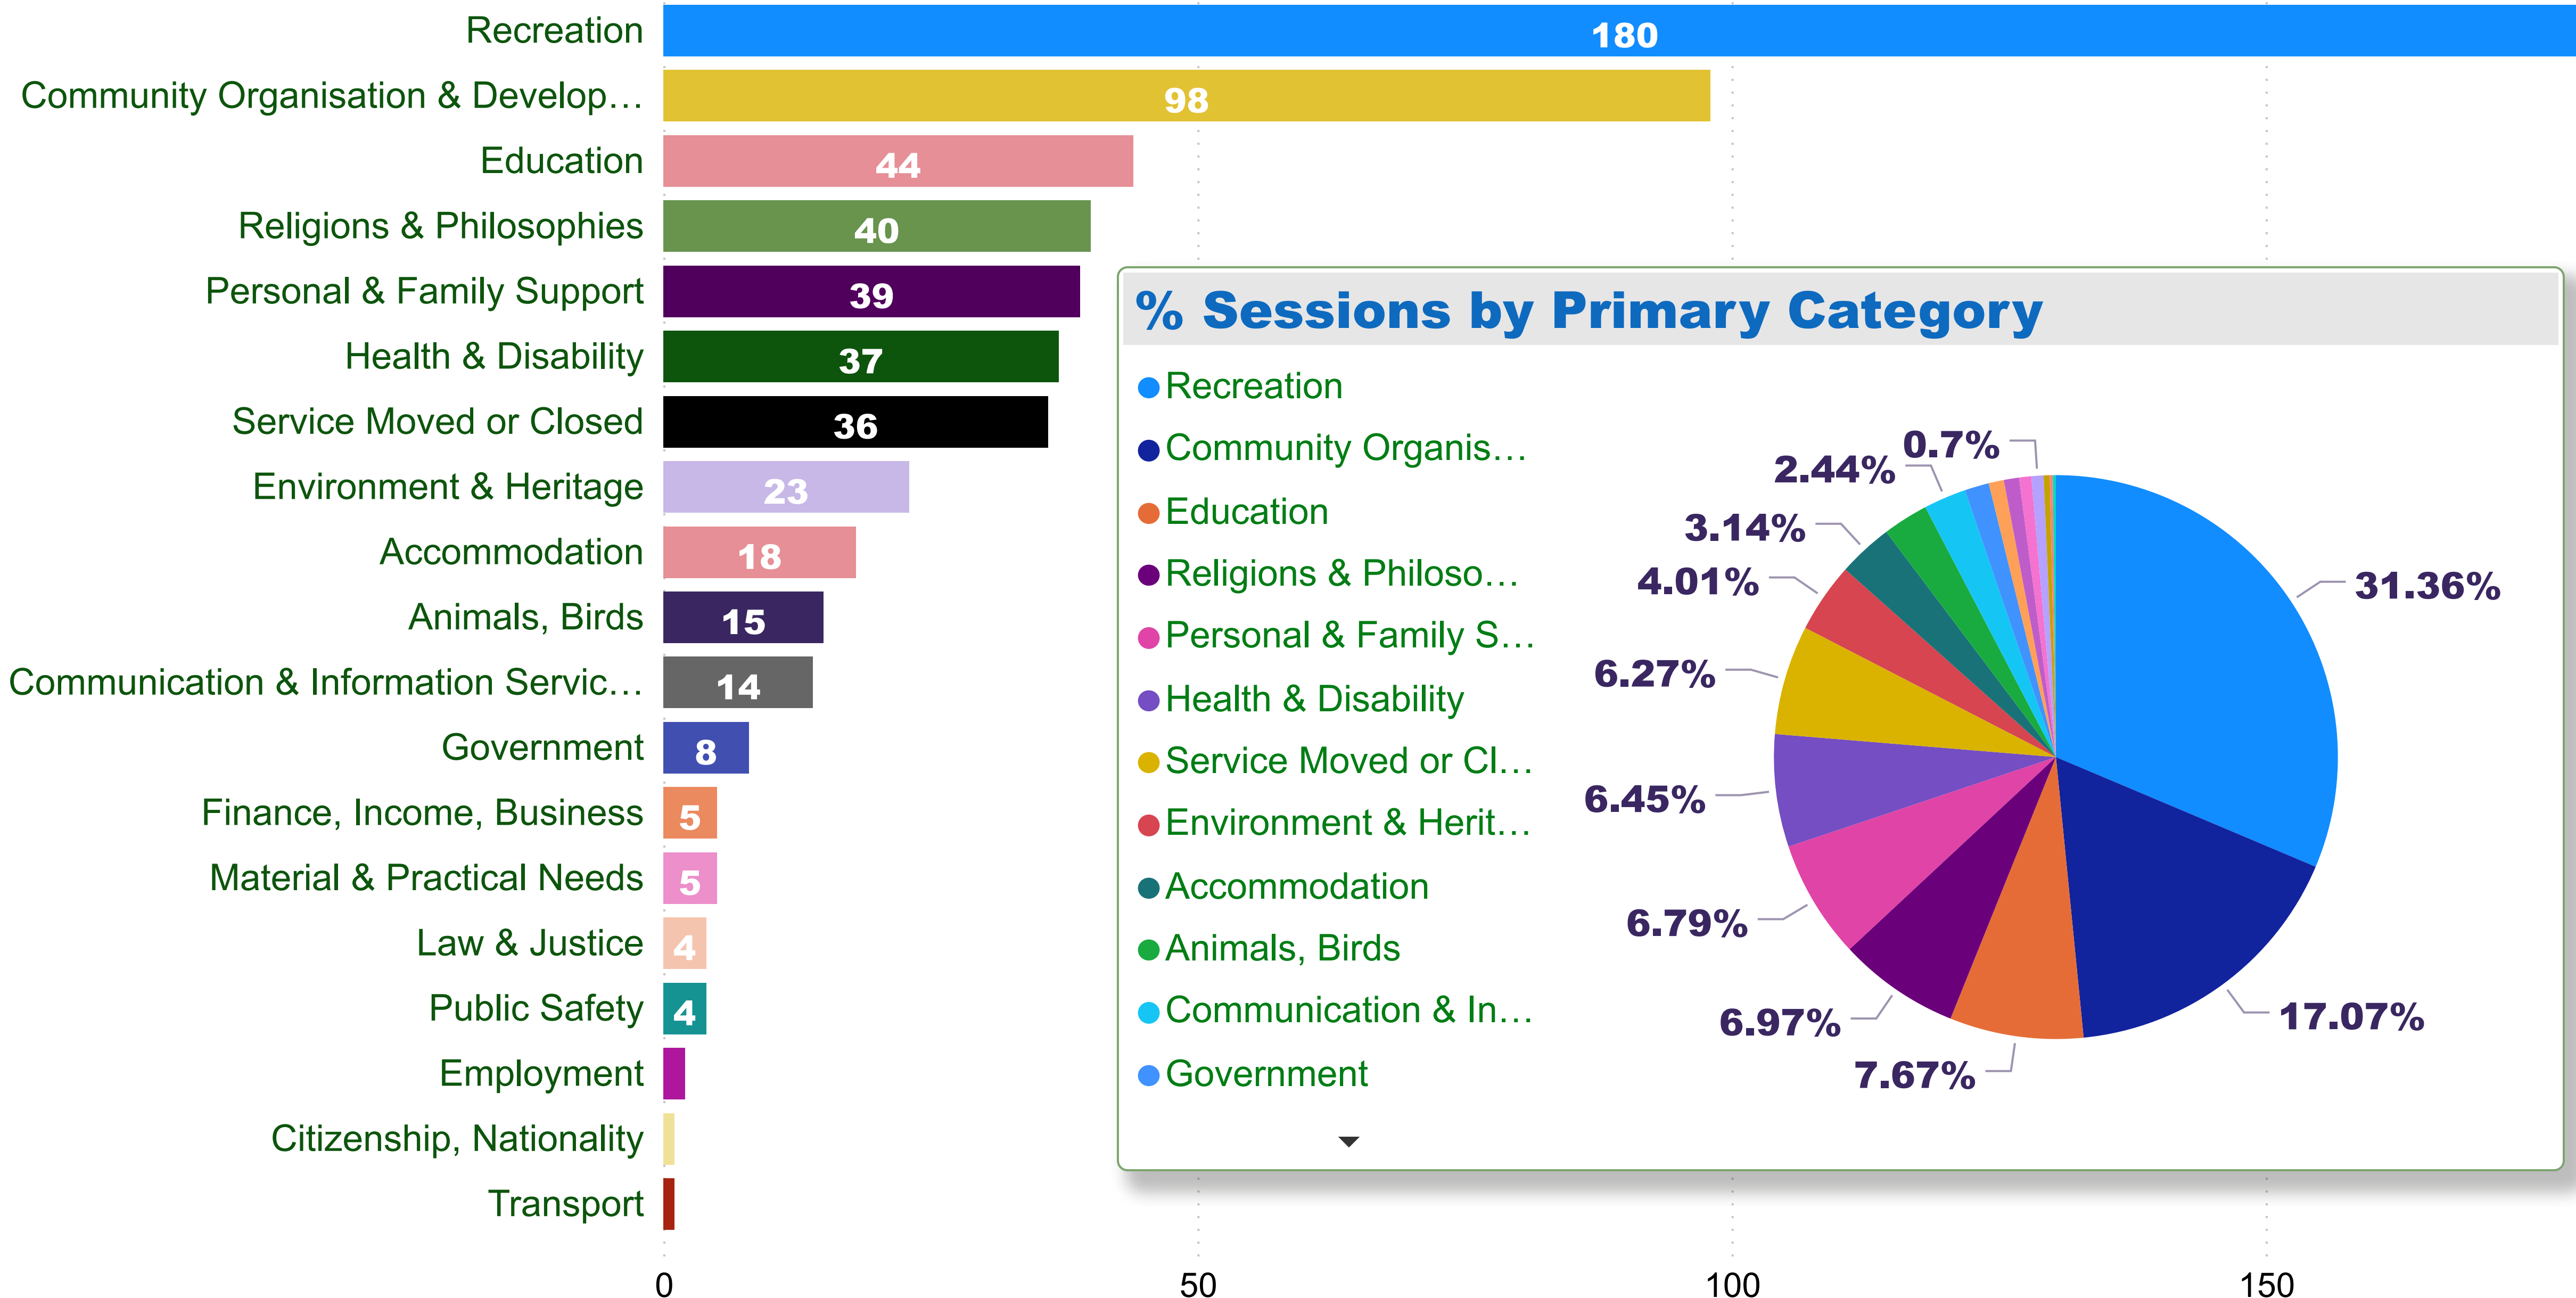

Mitcham Council - Organisation Count by Primary Category (FY 2020-2021)

Count of Primary Category

Mitcham Council - Sessions by Organisation (FY 2020-2021)

FY 2020-2021

Primary Category

- ▶ Accommodation
- ▶ Animals, Birds
- ▶ Citizenship, Nationality
- ▶ Communication & Information ...
- ▶ Community Organisation & Dev...
- ▶ Education
- ▶ Employment
- ▶ Environment & Heritage
- ▶ Finance, Income, Business
- ▶ Government
- ▶ Health & Disability
- ▶ Law & Justice
- ▶ Material & Practical Needs
- ▶ Personal & Family Support
- ▶ Public Safety
- ▶ Recreation
- ▶ Religions & Philosophies
- ▶ Service Moved or Closed
- ▶ Transport

Organisation	Sessions
Adelaide Hills Amateur Radio Society Inc.	8
Adelaide Hockey Club	7
Adelaide Table Tennis Club	37
Adelaide Takemusu Aikido Club (CLG)	17
AdelaideVet Goodwood Road	5
Aikido Adelaide	11
AikiKids (Colonel Light Gardens)	30
ALIVE - Health & Healing Centre	3
All Hallows Church Blackwood	36
Anglican Church - Blackwood	1
Anglicare SA Allied Health Services - South	55
AnglicareSA Westbourne Park	7
ARPA Active Over 50s - Blackwood Group	32
ARPA Active Over 50s - Bushwalkers	41
ARPA Orchestra	1
Art Classes with Jill	45
Assisting Individuals with Respiratory Disease Club	7
Australian Breastfeeding Association - Blackwood Coromandel Valley Group	3
Australian Dance Theatre School	14
Australian Red Cross - Blackwood Store	25
Australian Red Cross - Op Shop Blackwood	11
Total	15124