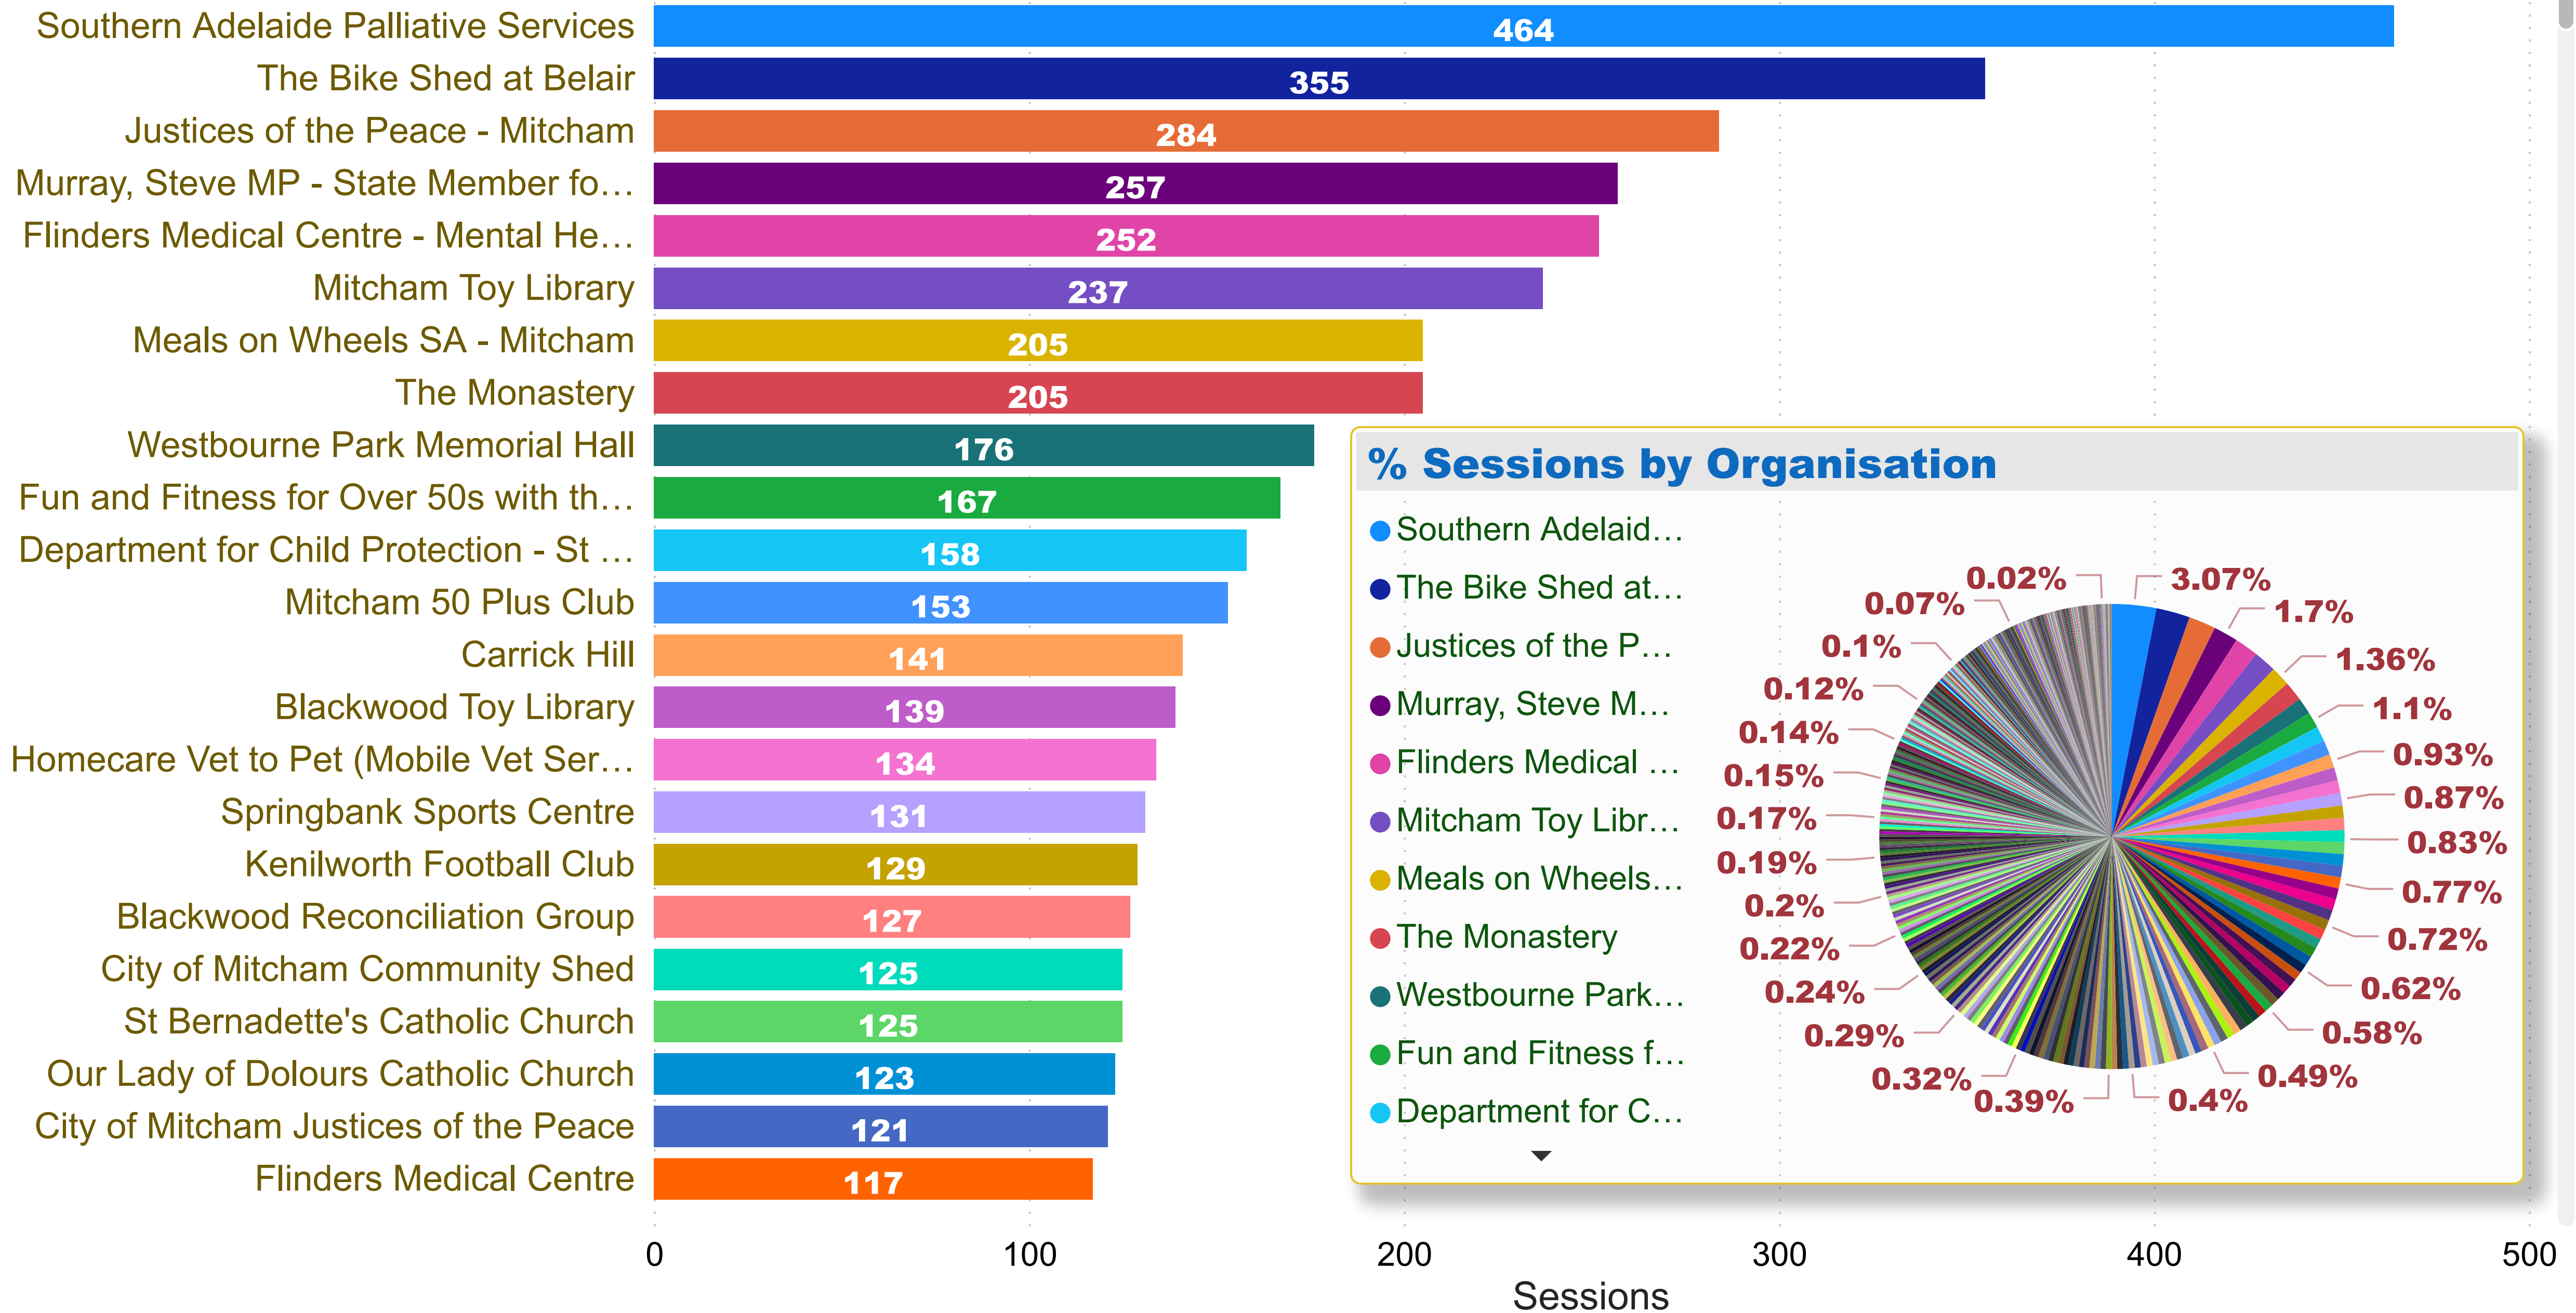

Mitcham Council - Organisation Count by Primary Category (FY 2020-2021)

Count of Primary Category

Mitcham Council - Sessions by Organisation (FY 2020-2021)

FY 2020-2021

Primary Category

- ▶ Accommodation
- ▶ Animals, Birds
- ▶ Citizenship, Nationality
- ▶ Communication & Information ...
- ▶ Community Organisation & Dev...
- ▶ Education
- ▶ Employment
- ▶ Environment & Heritage
- ▶ Finance, Income, Business
- ▶ Government
- ▶ Health & Disability
- ▶ Law & Justice
- ▶ Material & Practical Needs
- ▶ Personal & Family Support
- ▶ Public Safety
- ▶ Recreation
- ▶ Religions & Philosophies
- ▶ Service Moved or Closed
- ▶ Transport

Organisation	Sessions
Adelaide Hills Amateur Radio Society Inc.	8
Adelaide Hockey Club	7
Adelaide Table Tennis Club	37
Adelaide Takemusu Aikido Club (CLG)	17
AdelaideVet Goodwood Road	5
Aikido Adelaide	11
AikiKids (Colonel Light Gardens)	30
ALIVE - Health & Healing Centre	3
All Hallows Church Blackwood	36
Anglican Church - Blackwood	1
Anglicare SA Allied Health Services - South	55
AnglicareSA Westbourne Park	7
ARPA Active Over 50s - Blackwood Group	32
ARPA Active Over 50s - Bushwalkers	41
ARPA Orchestra	1
Art Classes with Jill	45
Assisting Individuals with Respiratory Disease Club	7
Australian Breastfeeding Association - Blackwood Coromandel Valley Group	3
Australian Dance Theatre School	14
Australian Red Cross - Blackwood Store	25
Australian Red Cross - Op Shop Blackwood	11
Total	15124