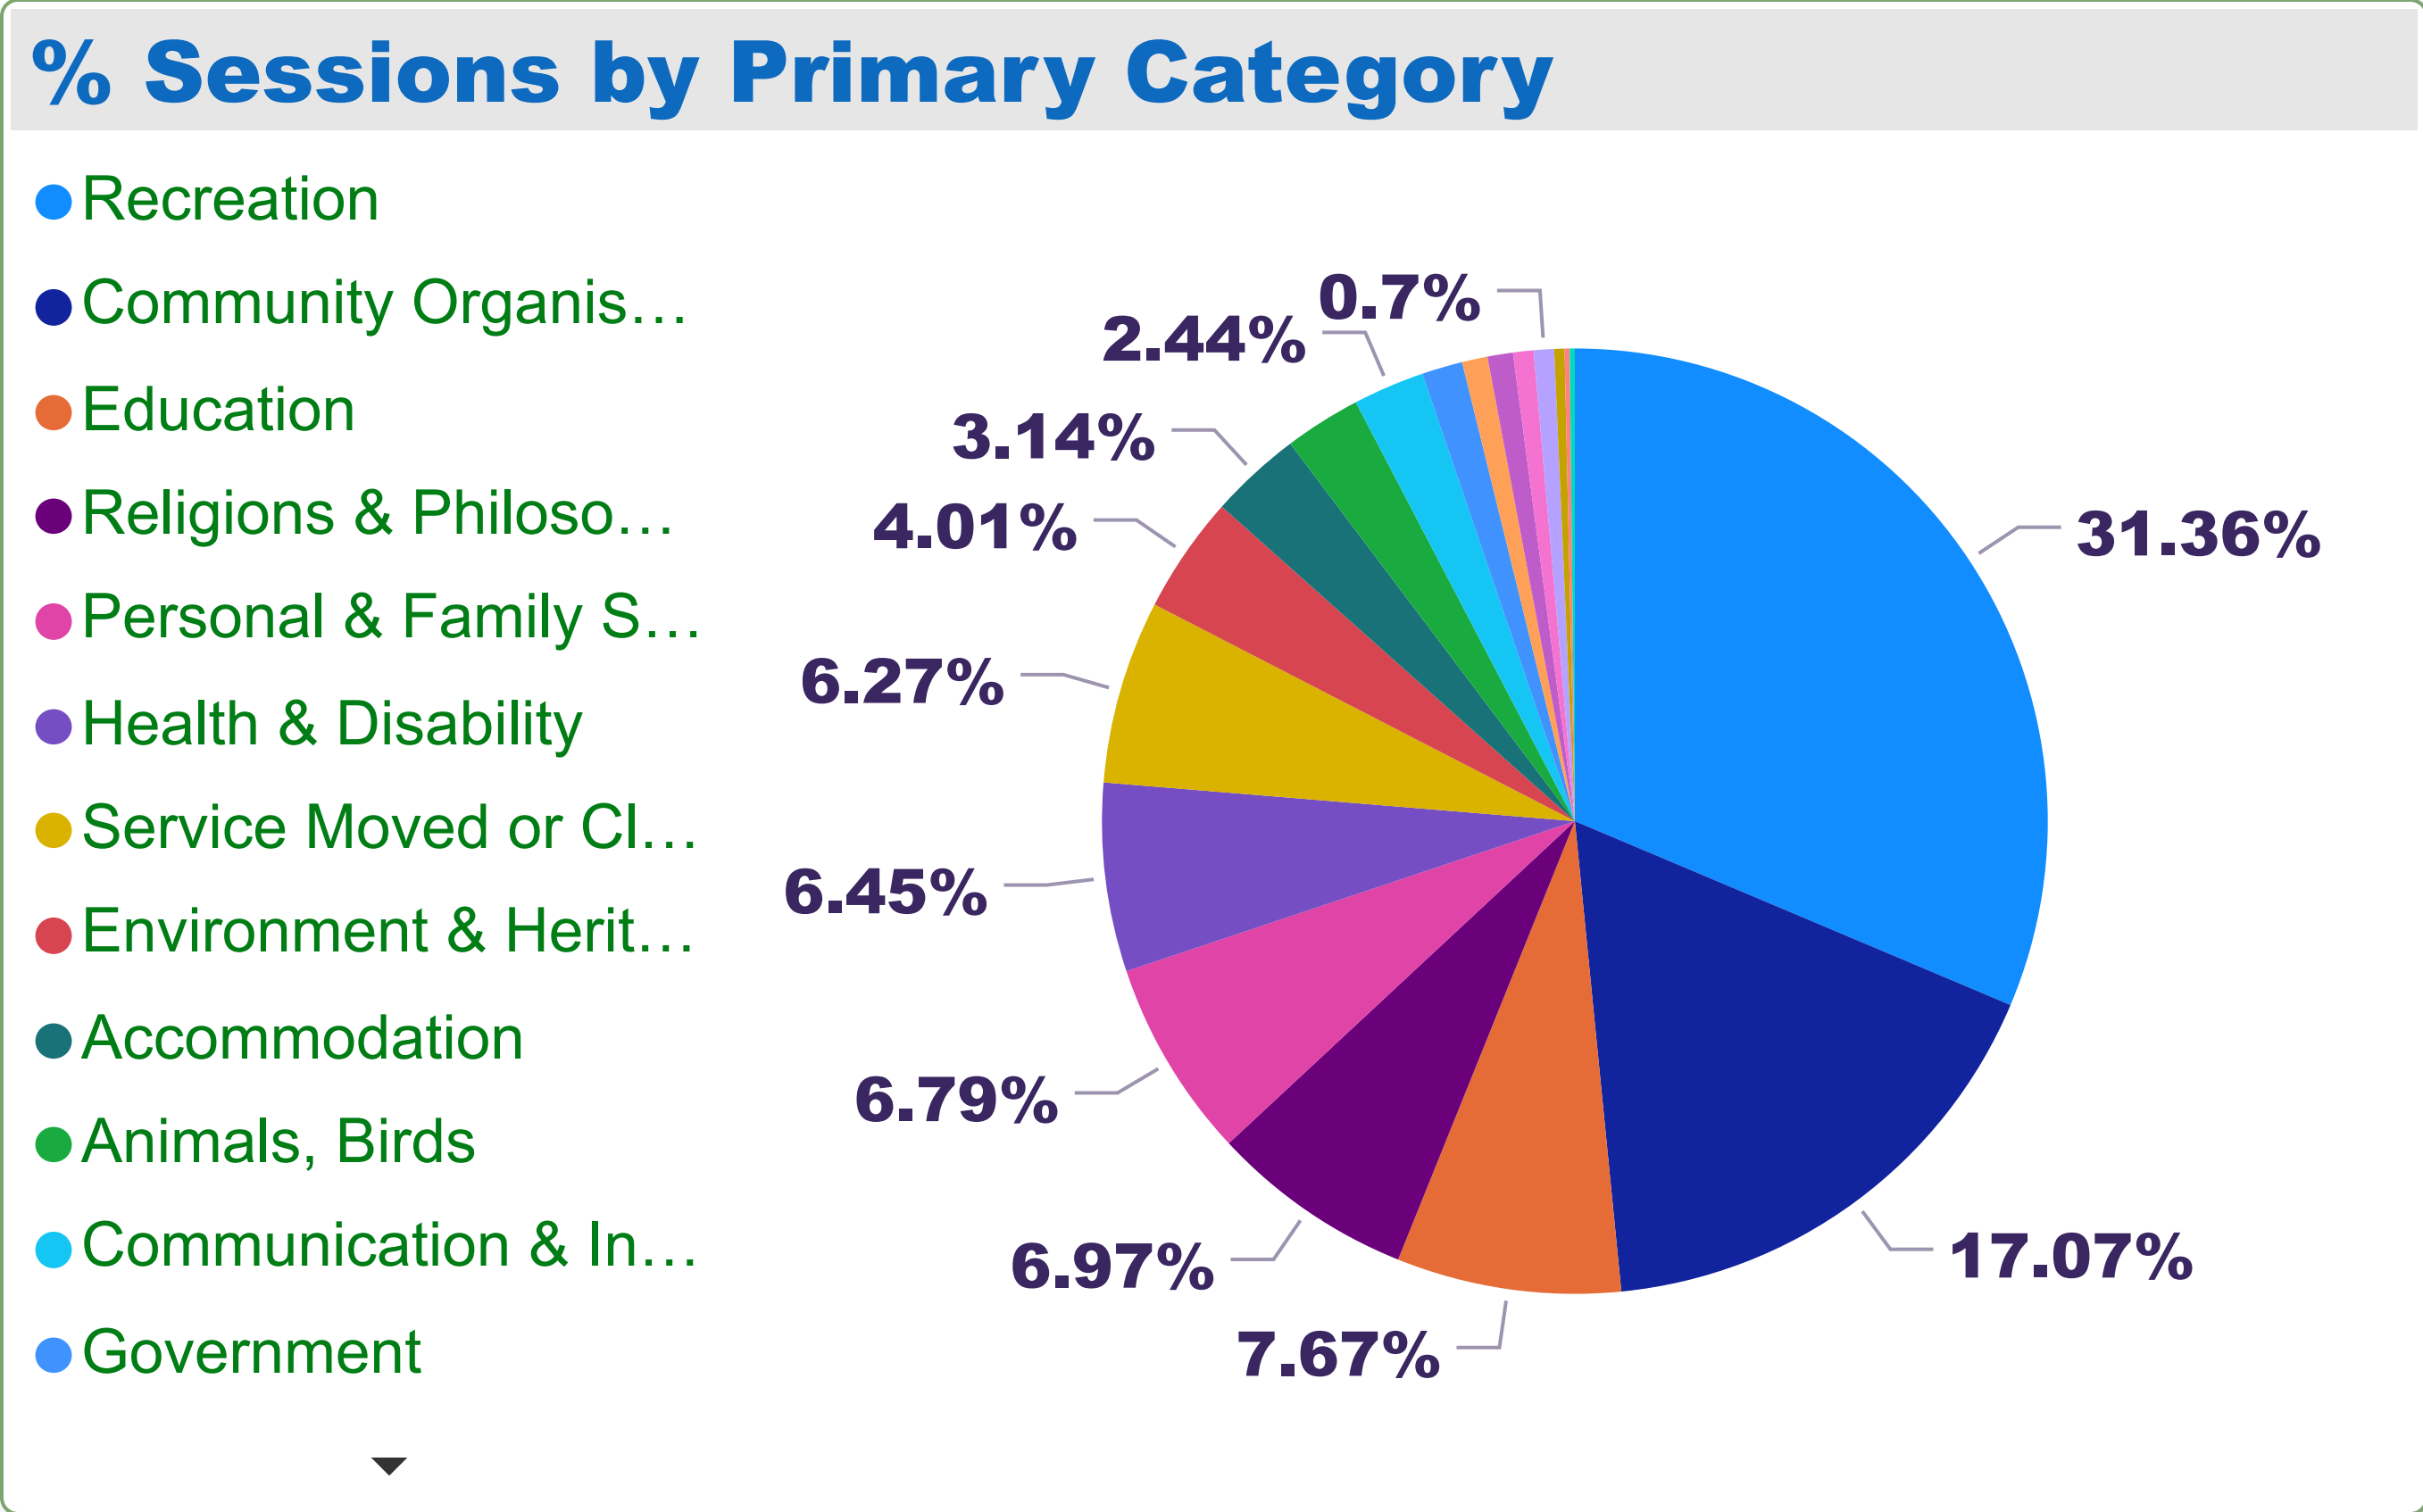

Mitcham Council - Organisation Count by Primary Category (FY 2020-2021)

Count of Primary Category

Mitcham Council - Sessions by Organisation (FY 2020-2021)

FY 2020-2021

Primary Category

- ▶ Accommodation
- ▶ Animals, Birds
- ▶ Citizenship, Nationality
- ▶ Communication & Information ...
- ▶ Community Organisation & Dev...
- ▶ Education
- ▶ Employment
- ▶ Environment & Heritage
- ▶ Finance, Income, Business
- ▶ Government
- ▶ Health & Disability
- ▶ Law & Justice
- ▶ Material & Practical Needs
- ▶ Personal & Family Support
- ▶ Public Safety
- ▶ Recreation
- ▶ Religions & Philosophies
- ▶ Service Moved or Closed
- ▶ Transport